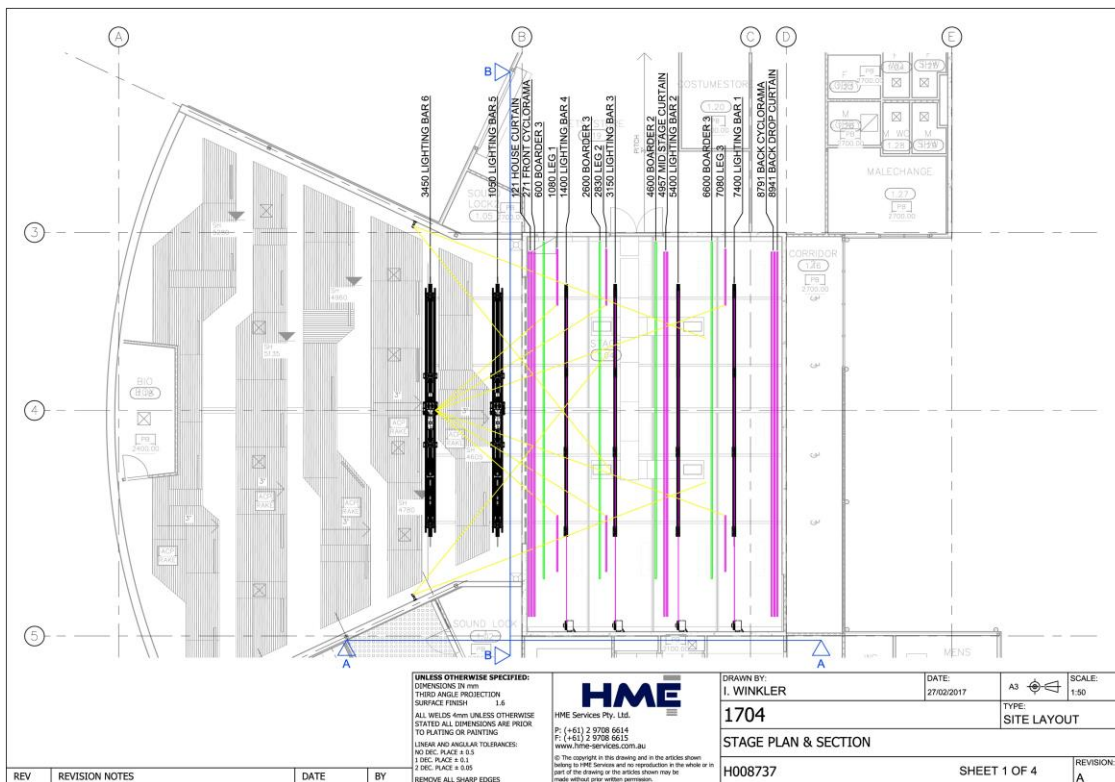

4	Selecon Arena Theatre Fresnel 2k 7-60 Deg
---	---

10	Selecon Rama HP Fresnel 1200W 7-56Deg
----	---------------------------------------

10	Selecon Axial Zoomspot 600W 18-34 Deg
----	---------------------------------------

2	LED Flood EX36 Fixtures
---	-------------------------

5	LED Quad 18 Fixtures
---	----------------------

# LIGHTING PLAN – LIGHTING FIXTURES

# LIGHTING BARS - STAGE PLAN