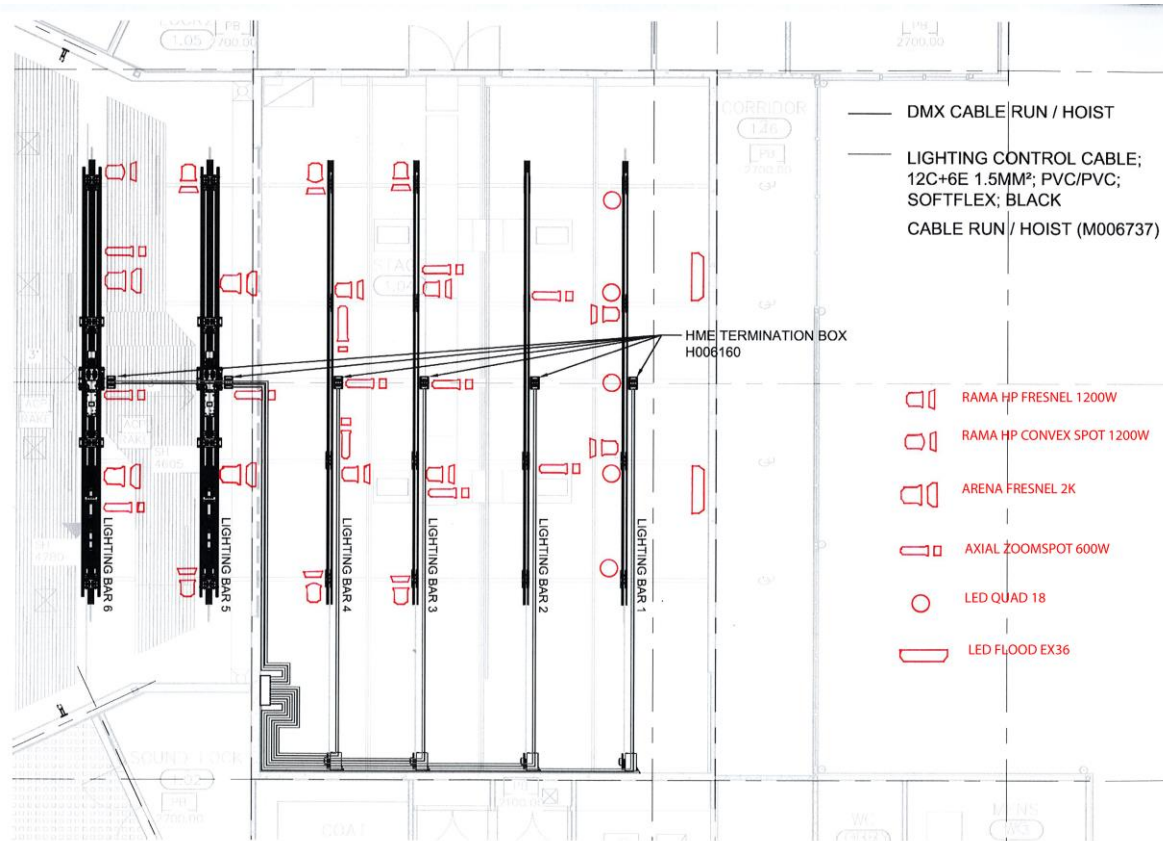

4	Selecon Arena Theatre Fresnel 2k 7-60 Deg
---	---

10	Selecon Rama HP Fresnel 1200W 7-56Deg
----	---------------------------------------

10	Selecon Axial Zoomspot 600W 18-34 Deg
----	---------------------------------------

# LIGHTING PLAN – LIGHTING FIXTURES

# LIGHTING BARS - STAGE PLAN